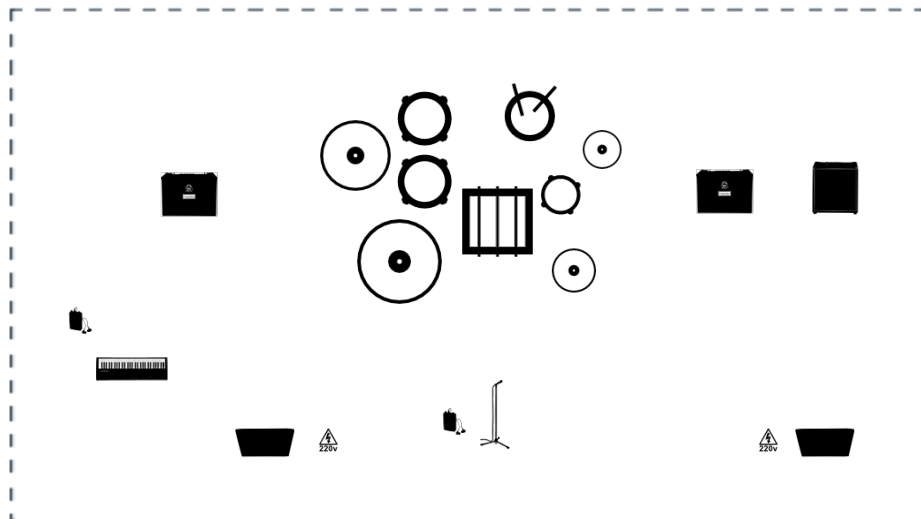

State of Hart

Channels List

	Instrument	Microphone	Effects (optional)	Comments
1	Amplifier (small)	Shure SM57		
2	Amplifier (small)	Shure SM57		
3	Amplifier (Bass)	DI - Línea		
4	Keys	DI - Línea		
5	Vocals	Shure SM58		
6	Bass Drum	Shure Beta52		
7	Snare Drum	Shure SM57		
8	Hi-hat	Shure SM57		
9	Tom	Sennheiser E604		
10	Floor tom	Shure SM57		
11	Floor tom	Shure SM57		
12	Ride	AKG C414		
13	Crash	AKG C414		
14	Splash	AKG C414		